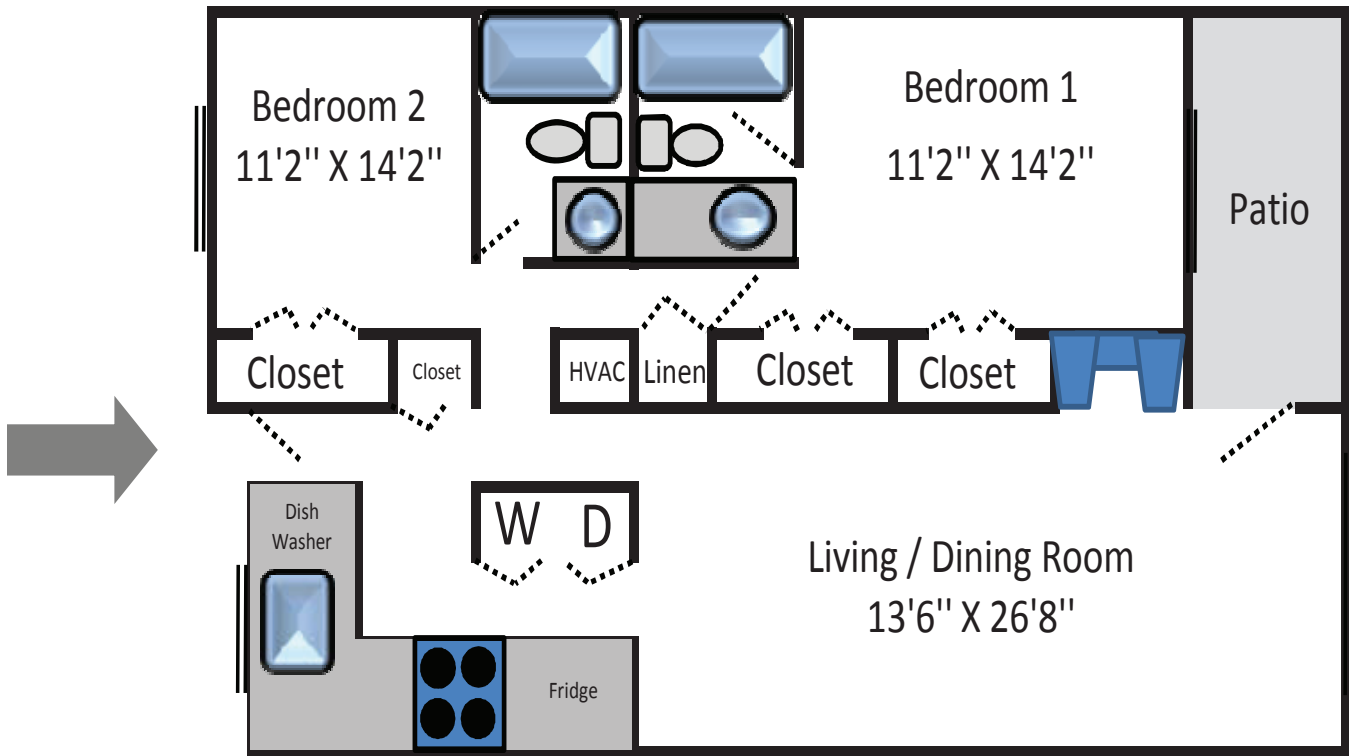

# The Wellington

1070 sq. ft.

**Piccadilly Apartment Homes**  
500 Windsor Green Blvd.  
Goodlettsville, TN 37072  
(615) 859-3360  
[piccadilly@volunteerproperties.net](mailto:piccadilly@volunteerproperties.net)