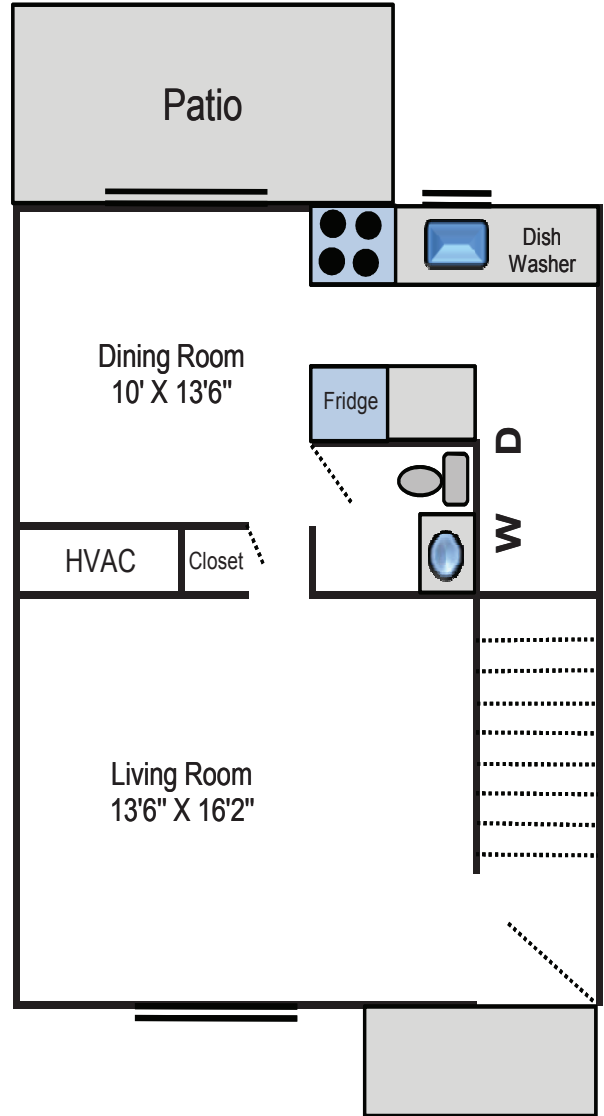

The Stratford

1158 sq. ft.

Piccadilly Apartment Homes
500 Windsor Green Blvd.
Goodlettsville, TN 37072
(615) 859-3360
piccadilly@volunteerproperties.net