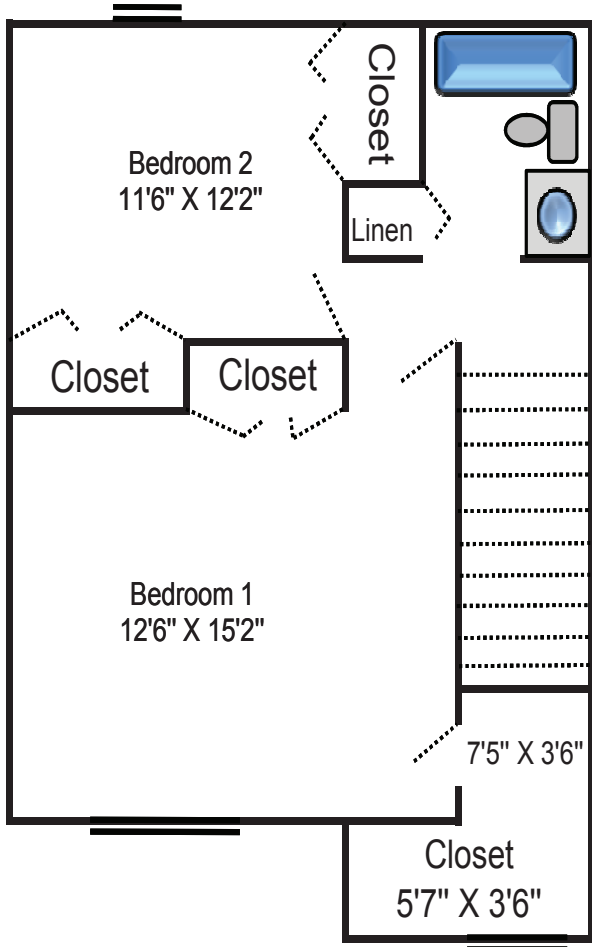

The Stratford

1158 sq. ft.

Piccadilly Apartment Homes
500 Windsor Green Blvd.
Goodlettsville, TN 37072
(615) 859-3360
piccadilly@volunteerproperties.net