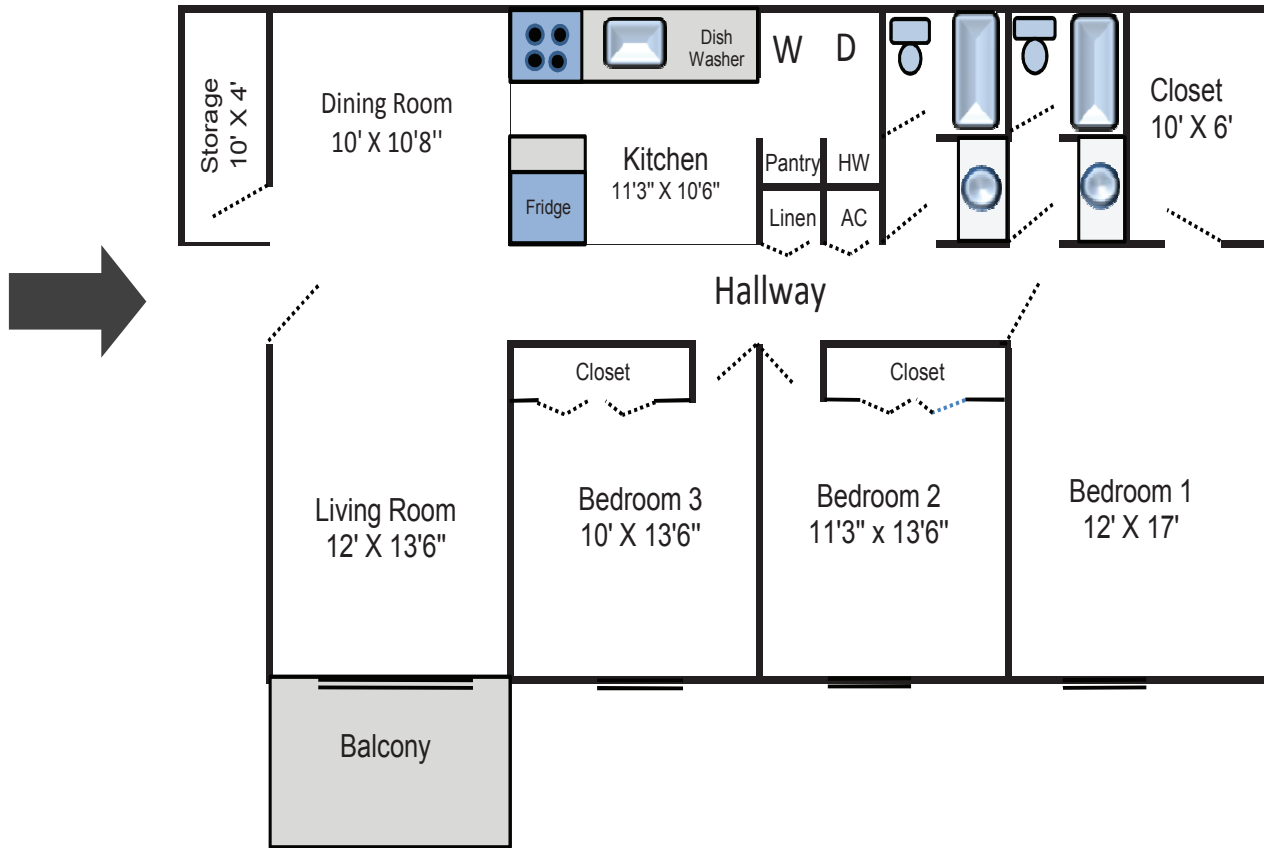

The Princeton

1378 sq. ft.

Piccadilly Apartment Homes

500 Windsor Green Blvd.

Goodlettsville, TN 37072

(615) 859-3360

piccadilly@volunteerproperties.net