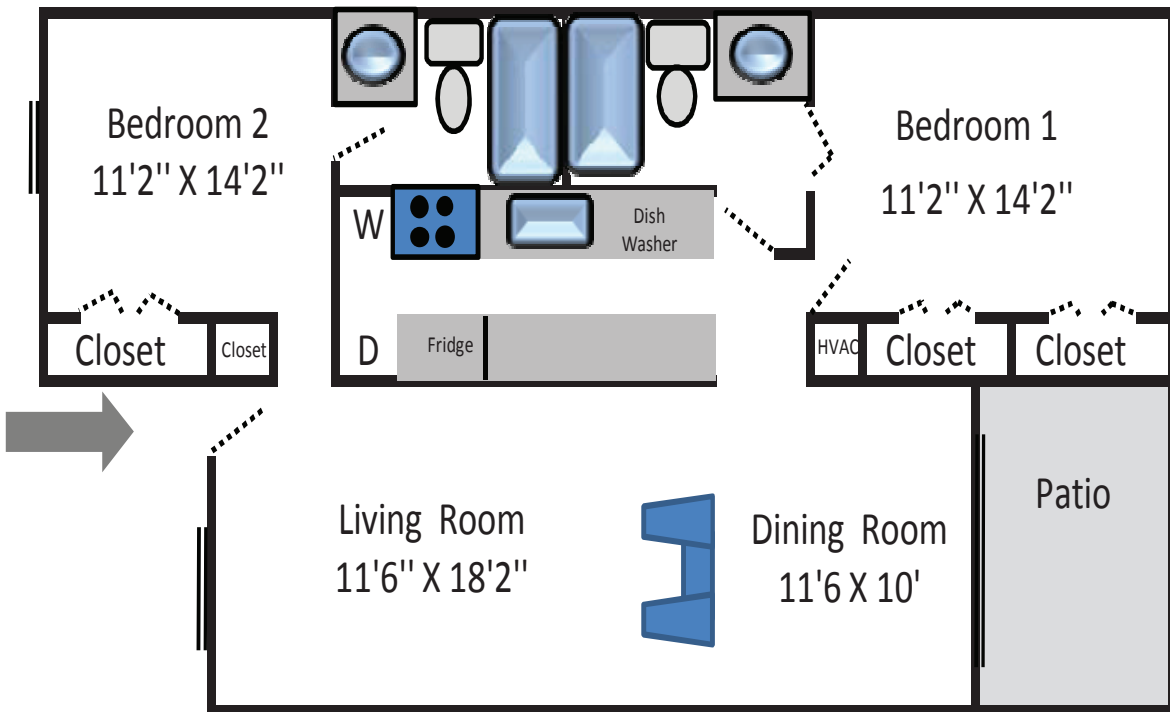

The Evandale

1027 sq. ft.

Piccadilly Apartment Homes

500 Windsor Green Blvd.

Goodlettsville, TN 37072

(615) 859-3360

piccadilly@volunteerproperties.net